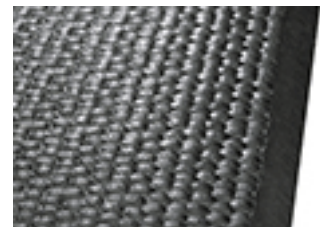

Your KRAIBURG dealer:

- softness through double structured stud profile
- high dimensional stability
- integrated soft slope to rear edge improves drying off
- dirt barriers minimize soiling underneath the mat

double structured stud profile at lower side

chamfer at rear edge: gentle on animal joints, no stumbling edges

dirt barriers at lower side

also suitable for feed stalls

Dimensions:

thickness: 30 mm

width x length:

100 cm x 150/157/165/175/185 cm

110 cm x 150/157/165/175/185/200 cm

120/130 cm x 150/157/165/175/185/200/220 cm

Accessory:

KK-Poly-T-Bar for covering joint widths of 40 - 80 mm or for closure at side edges, length: 120/165/180 cm, installation: 4-5 screws / profile