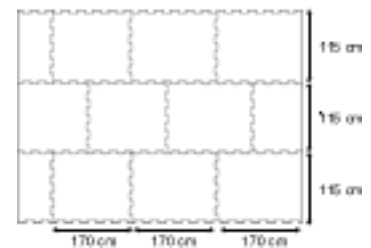

covering example 1