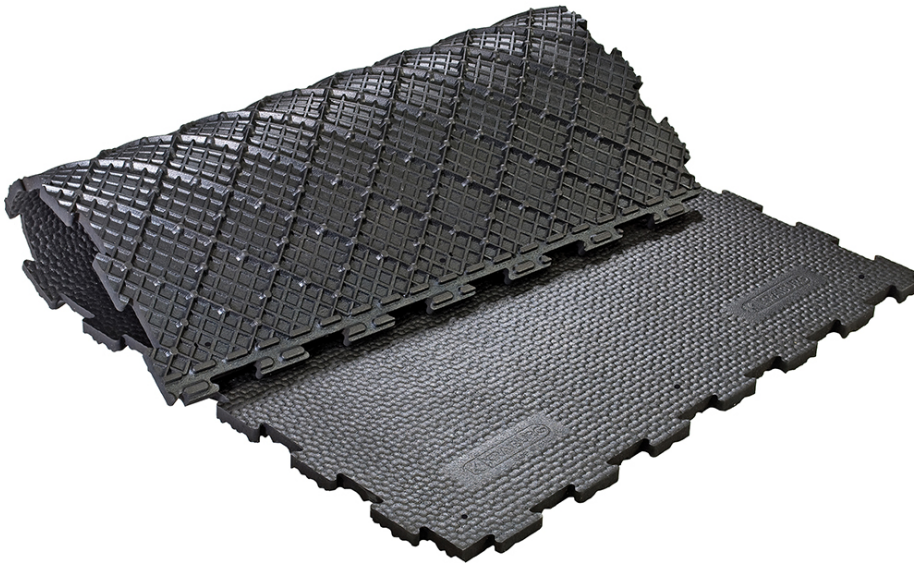

SIESTA

Your KRAIBURG dealer:

air-cushion-like lower side profile: soft and sturdy

For calving pen / selection area / ...

- comfortable softness through air-cushion-like lower side profile
- dimensionally stable, durable and slip resistant
- easy to clean and disinfect
- 4 sides with puzzle shaped edges - very simple and flexible installation
- driving-over possible*

Dimensions:

thickness: 30 mm

width x length:

4-sides with puzzle shaped edges - 115 cm x 170 cm

Installation:

8 fixings per mat, in small pens up to approx. 15 m² SIESTA can be laid out using the floating method (i.e. without fastenings).*

covering example 1

covering example 2

SIESTA in practice

Tolerances:

thickness:

+3/-2 mm

The tolerances also apply within the mat and when installed.

length + width: