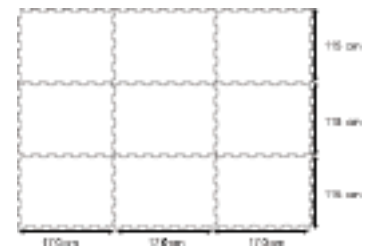

covering example 2