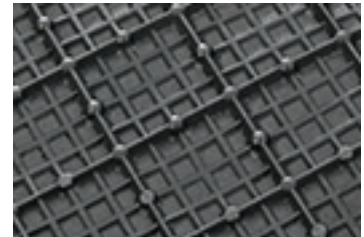

SIESTA

Your KRAIBURG dealer:

air-cushion-like lower side profile: soft and sturdy

For calving pen / selection area / ...

- comfortable softness through air-cushion-like lower side profile
- dimensionally stable, durable and slip resistant
- easy to clean and disinfect
- 4 sides with puzzle shaped edges - very simple and flexible installation
- driving-over possible*

Dimensions:

thickness: 30 mm

width x length:

4-sides with puzzle shaped edges - 115 cm x 170 cm

Installation:

8 fixings per mat, in small pens up to approx. 15 m² SIESTA can be laid out using the floating method (i.e. without fastenings).*